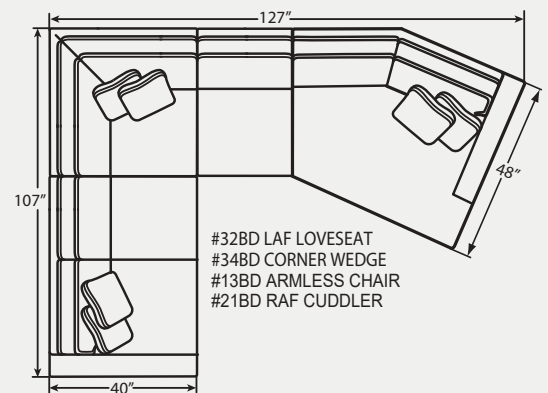

#32BD LAF LOVESEAT
#34BD CORNER WEDGE
#13BD ARMLESS CHAIR
#21BD RAF CUDDLER