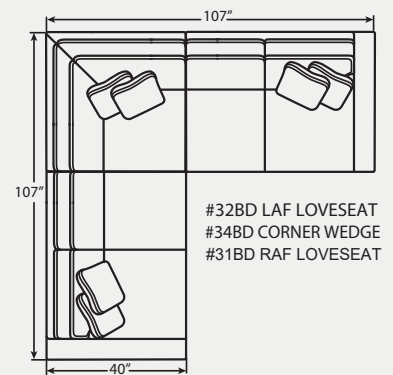

#34BD CORNER WEDGE  
40W x 40D x 36H

#32BD LAF LOVESEAT  
67W x 40D x 36H

#31BD RAF LOVESEAT  
67W x 40D x 36H

#42BD LAF CHAISE #41BD RAF CHAISE  
37W x 66D x 36H

#33BD ARMLESS LOVESEAT  
62W x 40D x 36H

#13BD ARMLESS CHAIR  
31W x 40D x 36H

#22BD LAF CUDDLER  
56W x 48D x 36H

#21BD RAF CUDDLER  
56W x 48D x 36H

Arm height for all- 27"

## SUGGESTED SECTIONAL CONFIGURATIONS

#22BD LAF CUDDLER  
#33BD ARMLESS LOVESEAT  
#34BD CORNER WEDGE  
#31BD RAF LOVESEAT

#32BD LAF LOVESEAT  
#33BD ARMLESS LOVESEAT  
#34BD CORNER WEDGE  
#31BD RAF LOVESEAT