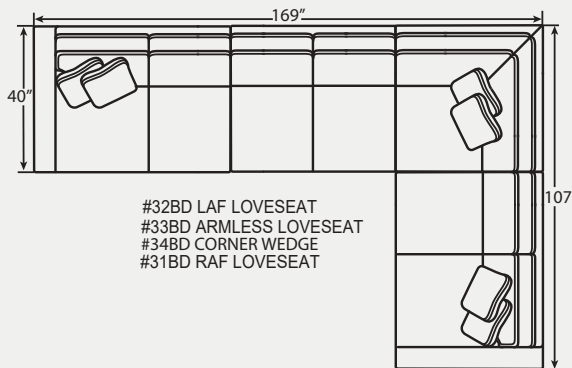

#32BD LAF LOVESEAT
#33BD ARMLESS LOVESEAT
#34BD CORNER WEDGE
#31BD RAF LOVESEAT