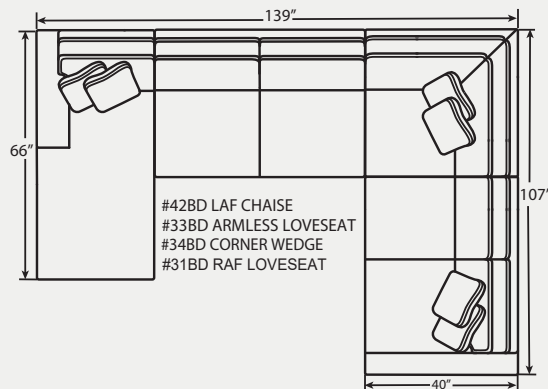

#42BD LAF CHAISE
#33BD ARMLESS LOVESEAT
#34BD CORNER WEDGE
#31BD RAF LOVESEAT