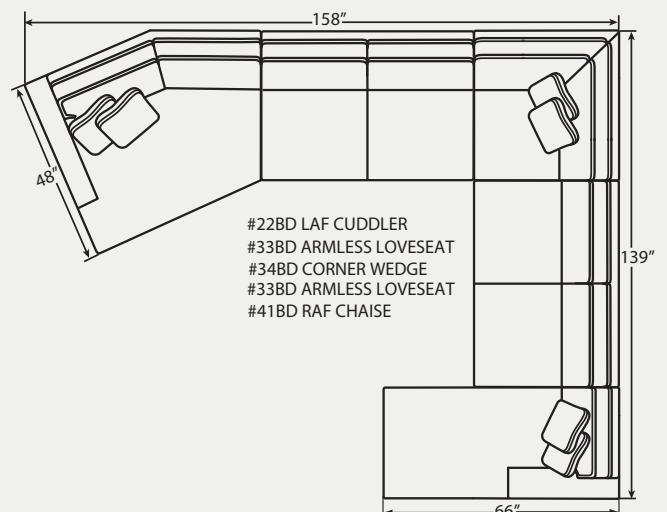

#22BD LAF CUDDLER
#33BD ARMLESS LOVESEAT
#34BD CORNER WEDGE
#33BD ARMLESS LOVESEAT
#41BD RAF CHAISE