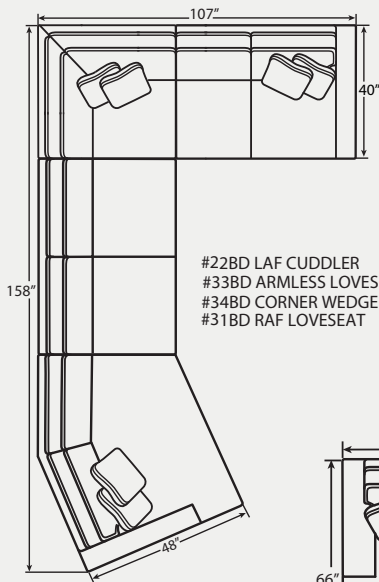

7839 Group

Create the perfect sectional for your living space!

SUGGESTED SECTIONAL CONFIGURATIONS

#22BD LAF CUDDLER
#33BD ARMLESS LOVESEAT
#34BD CORNER WEDGE
#31BD RAF LOVESEAT